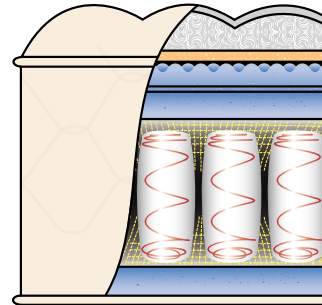

## INDEPENDENT SPRING SYSTEM

Individual, electronically heat-tempered springs, give Bio X Cell all the attributes that surpass and outlast other pocket spring systems available in New Zealand. Unlike conventional spring units where springs are connected to helical wires, the springs in the Elegance pocket spring bed have complete independence from one another, giving complete freedom from partner disturbance.

## ELEGANCE SUPER PLUSH

The top Model in the Sleepyhead Commercial Range. The exclusive Bio X Cell independent spring system, extra thick layers of natural Latex Gold rubber, and the addition of a luxurious Box Top, make the Elegance Super Plush unparalleled for sleeping comfort. Featuring new super soft, stretch fabric.

Queen	152 x 202cm	King	167 x 202cm
Super King	182 x 202cm	California King	200 x 202cm

*The perfect bed for exclusive boutique accommodation, and luxury Lodges.*

100% New Zealand Owned Since 1935