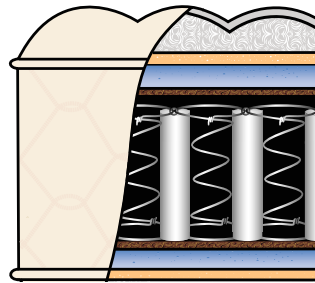

## HOTELIER

Sleepyhead's value at its very best. A medium feel bed designed to give the utmost in comfort and support, making it the perfect bed for hotels, motels and holiday parks. This lofted top mattress is now in the Ezi Care Flip Free design.

Single	91 x 190cm	Long Single	91 x 202cm
King Single	107 x 202cm	Double	137 x 190cm
Queen	152 x 202cm	King	167 x 202cm
Super King	182 x 202cm		

## WAYFARER

A popular bed at a very popular price. Compare Wayfarer with other beds in it's price range... for comfort, for value, there is no better.

Single	91 x 190cm	King Single	107 x 202cm
Double	137 x 190cm	Queen	152 x 202cm
King	167 x 202cm		

## ZIP COMBINATION

With its unique construction, Sleepyhead has designed a bed where two individual beds can be joined together by a high tensile zip, offering greater room flexibility.

\*Available in most Sleepyhead Commercial models.  
Also available in Velcro together option if required.