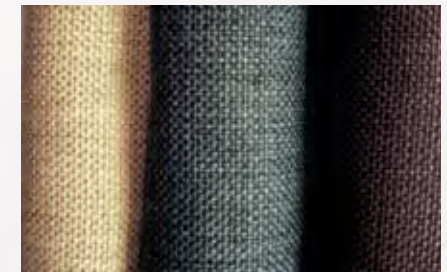

SPECTRA URBIS UPHOLSTERED BASES

The Urbis range introduces a new, woven linen look designer fabric.

Colours available:

LATTE **NERO** **CACAO**

*Colours are indicative only.
Natural fabric colours may differ slightly.